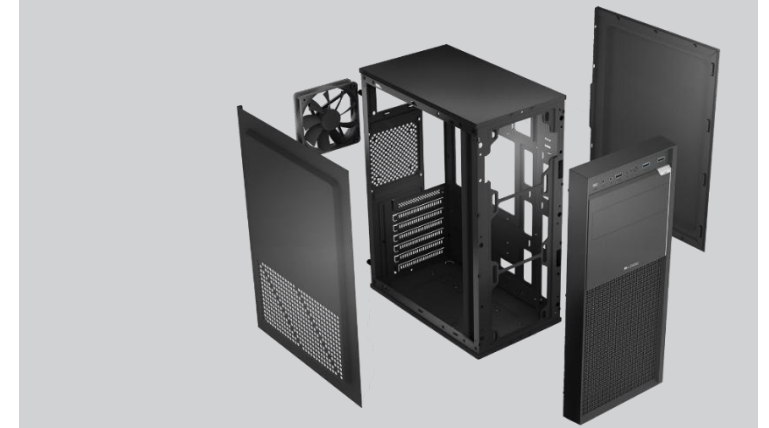

**Blends modern
technology with
established
safety standards**

—LOGIC J23 PRO

**LOGIC
J23 PRO**

PC case MIDI Tower

—LOGIC J23 PRO

—LOGIC J23 PRO

HOME & OFFICE

Logic Concept J23 Pro is a refreshed version of a Midi Tower PC case, designed for efficient office and home setups. It supports ATX motherboards, combining a classic design with solutions required by continuously evolving technology and safety standards.

BETTER COOLING SOLUTIONS

The front panel of the case features partial perforation, ensuring a constant flow of cool air into the interior of the computer. In the Pro version, a **high-performance 120 mm PWM fan is installed at the rear of the case**, automatically adjusting its speed to the temperature of the components.

Dual Protection for Your Equipment

Kensington Lock

A dedicated slot that allows the case to be secured with a steel cable, protecting the entire computer against theft.

Padlock loop

A physical side panel lock that prevents unauthorized access to the components inside the case.

—LOGIC J23 PRO

Front I/O panel with USB-C

For maximum comfort and fast data transfer, the front panel has been equipped with the latest connectivity standards.

Available ports include:

1 x USB-C: a modern port for fast data transfer and connecting the latest accessories.